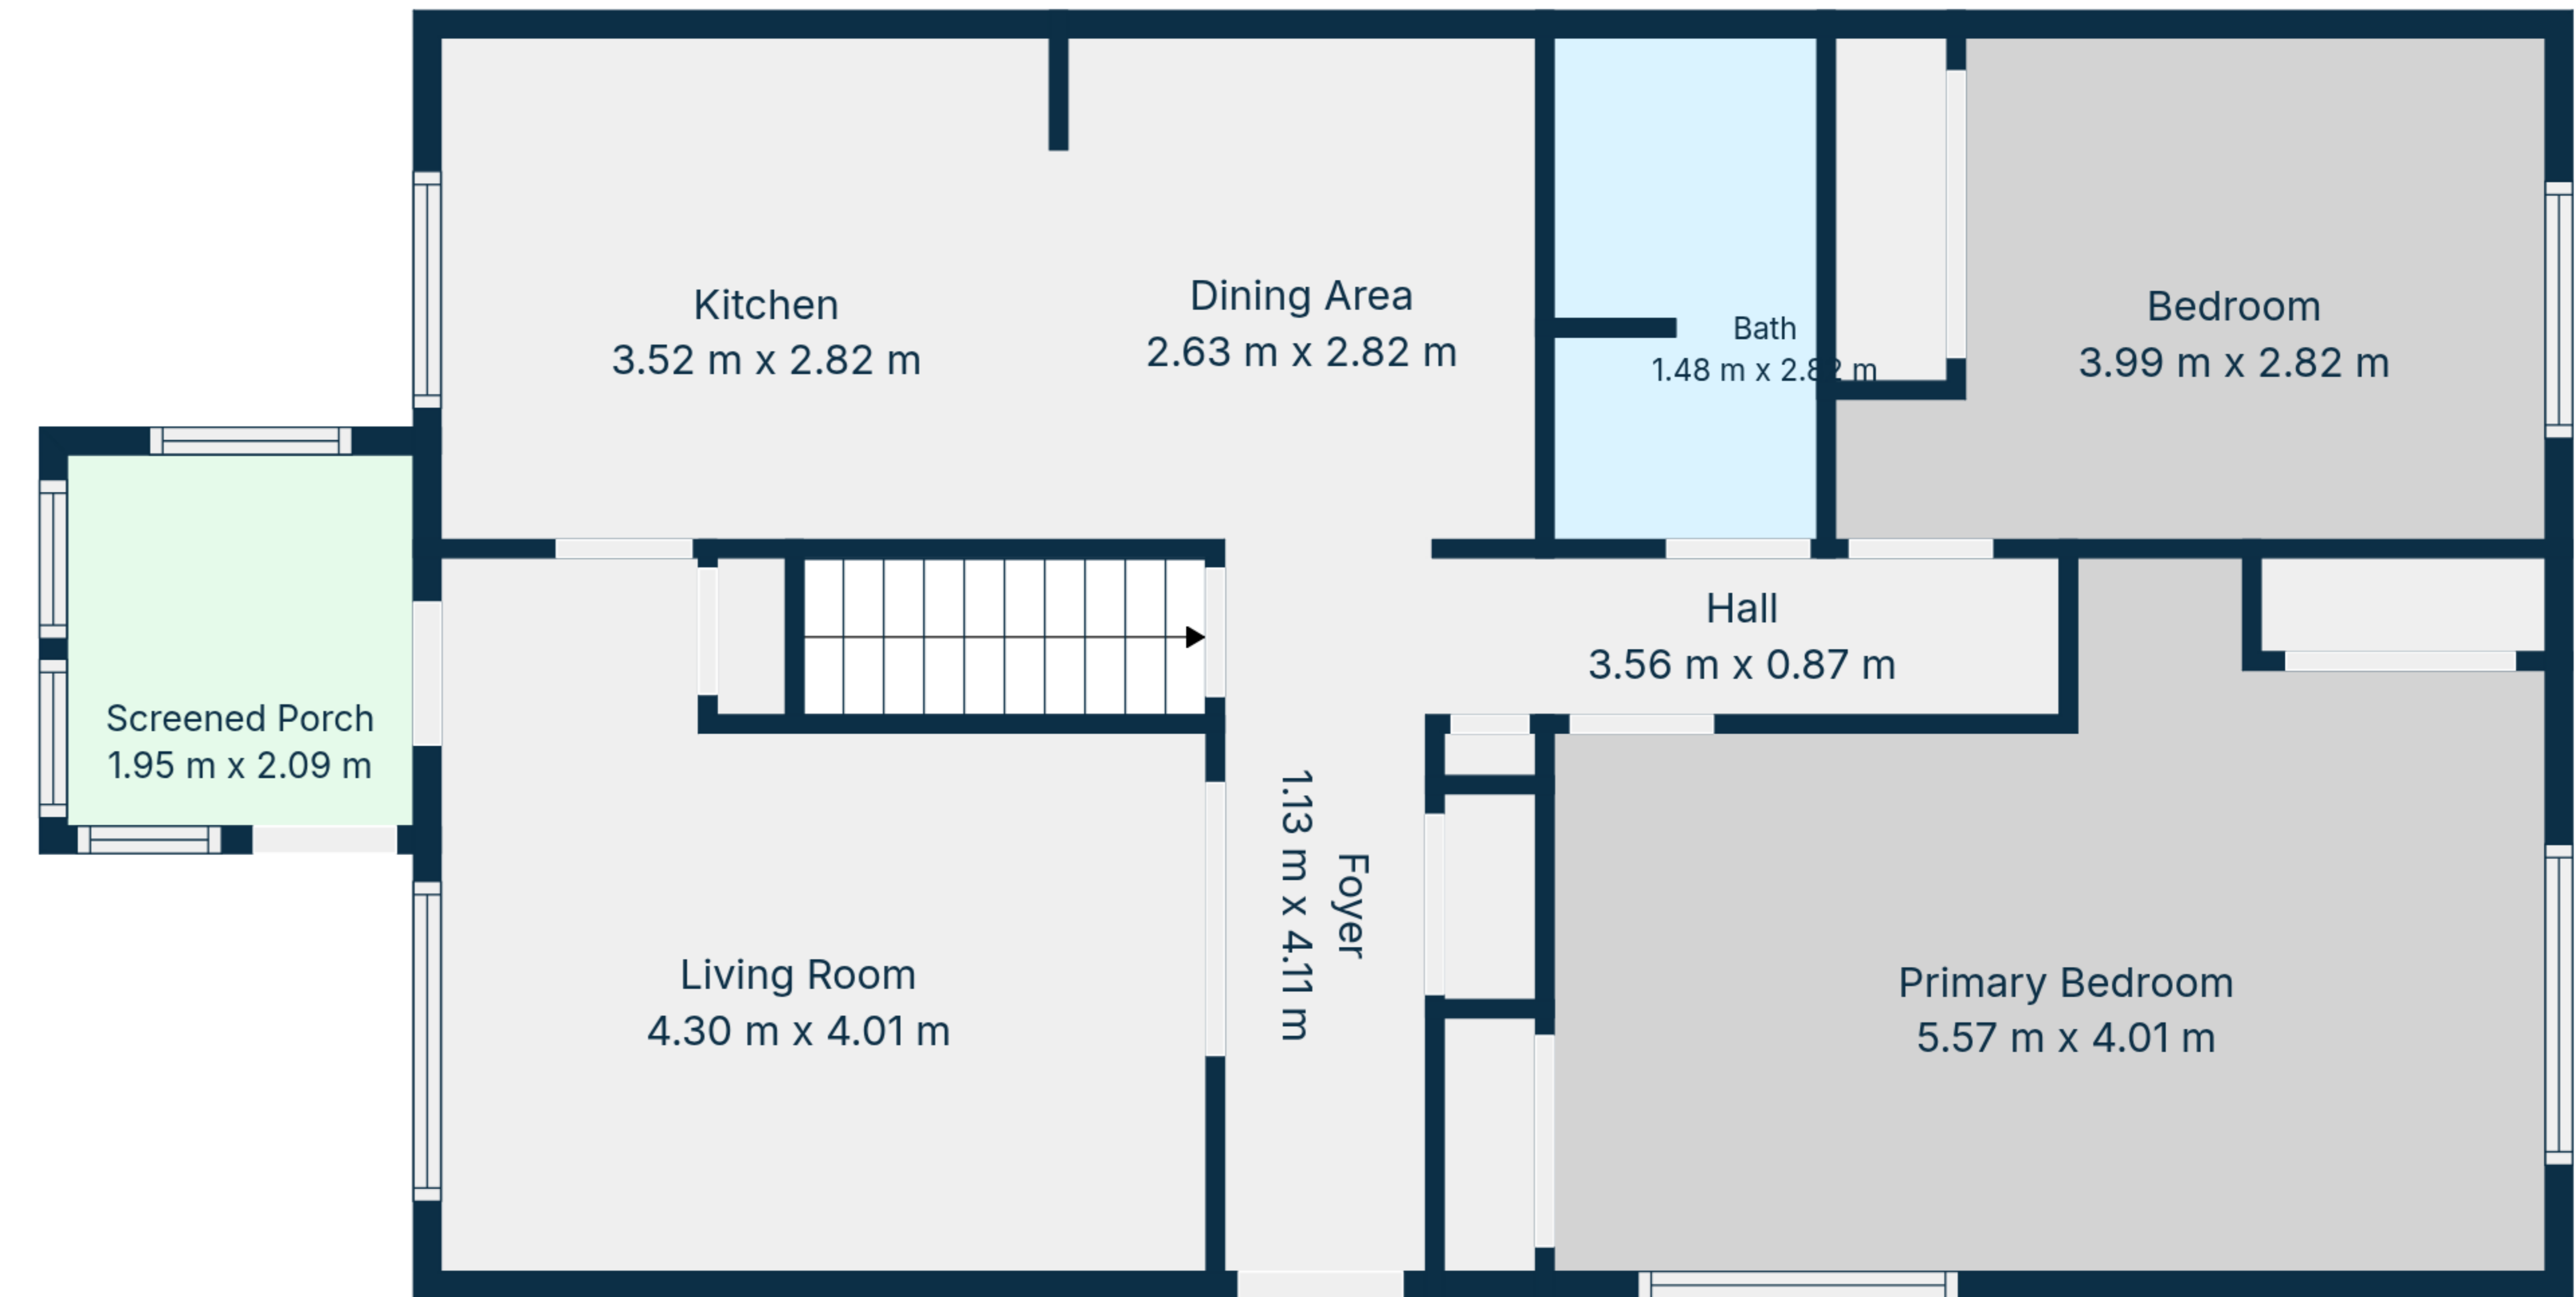

TOTAL: 142 m2

Basement: 60 m2, 1st floor: 82 m2

EXCLUDED AREAS: UTILITY: 14 m2, STORAGE: 8 m2, SCREENED PORCH: 4 m2,
WALLS: 11 m2

TOTAL: 142 m²

Basement: 60 m², 1st floor: 82 m²

EXCLUDED AREAS: UTILITY: 14 m², STORAGE: 8 m², SCREENED PORCH: 4 m²,
WALLS: 11 m²

Basement

1st Floor

TOTAL: 142 m2
 Basement: 60 m2, 1st floor: 82 m2
 EXCLUDED AREAS: UTILITY: 14 m2, STORAGE: 8 m2, SCREENED PORCH: 4 m2,
 WALLS: 11 m2