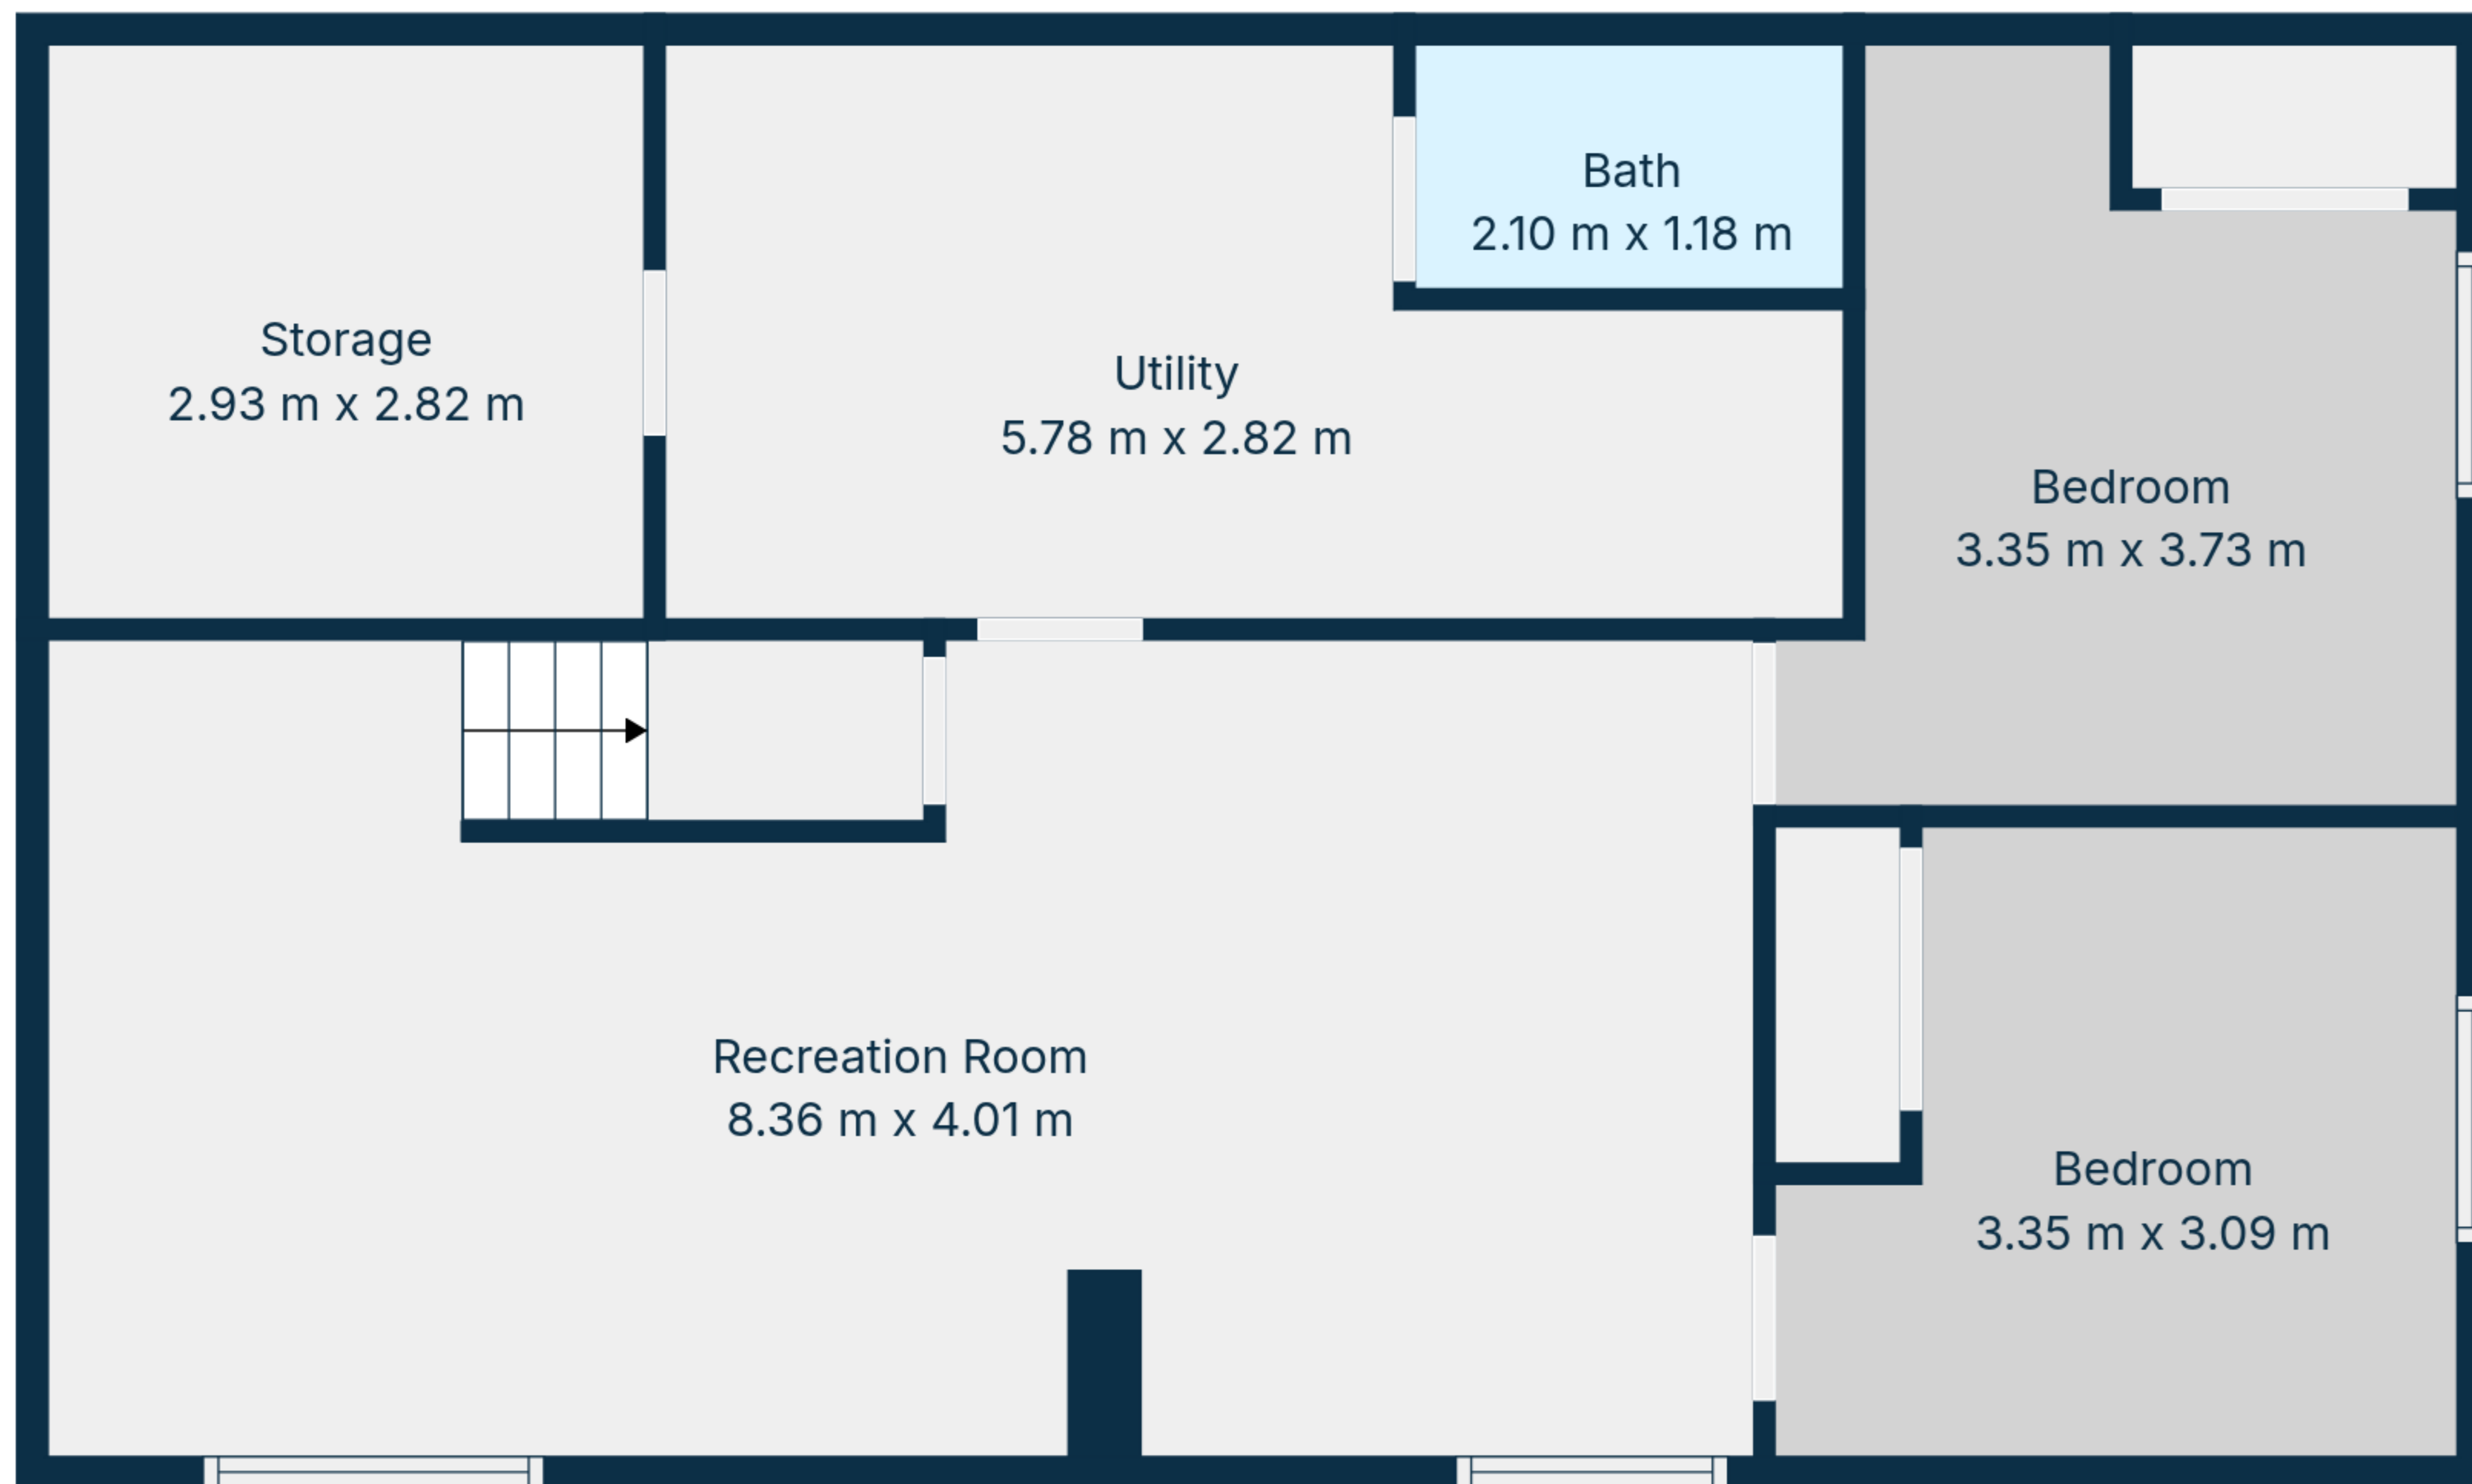

TOTAL: 142 m2

Basement: 60 m2, 1st floor: 82 m2

EXCLUDED AREAS: UTILITY: 14 m2, STORAGE: 8 m2, SCREENED PORCH: 4 m2,
WALLS: 11 m2

TOTAL: 142 m²

Basement: 60 m², 1st floor: 82 m²

EXCLUDED AREAS: UTILITY: 14 m², STORAGE: 8 m², SCREENED PORCH: 4 m²,
WALLS: 11 m²

Basement

1st Floor

TOTAL: 142 m2
 Basement: 60 m2, 1st floor: 82 m2
 EXCLUDED AREAS: UTILITY: 14 m2, STORAGE: 8 m2, SCREENED PORCH: 4 m2,
 WALLS: 11 m2