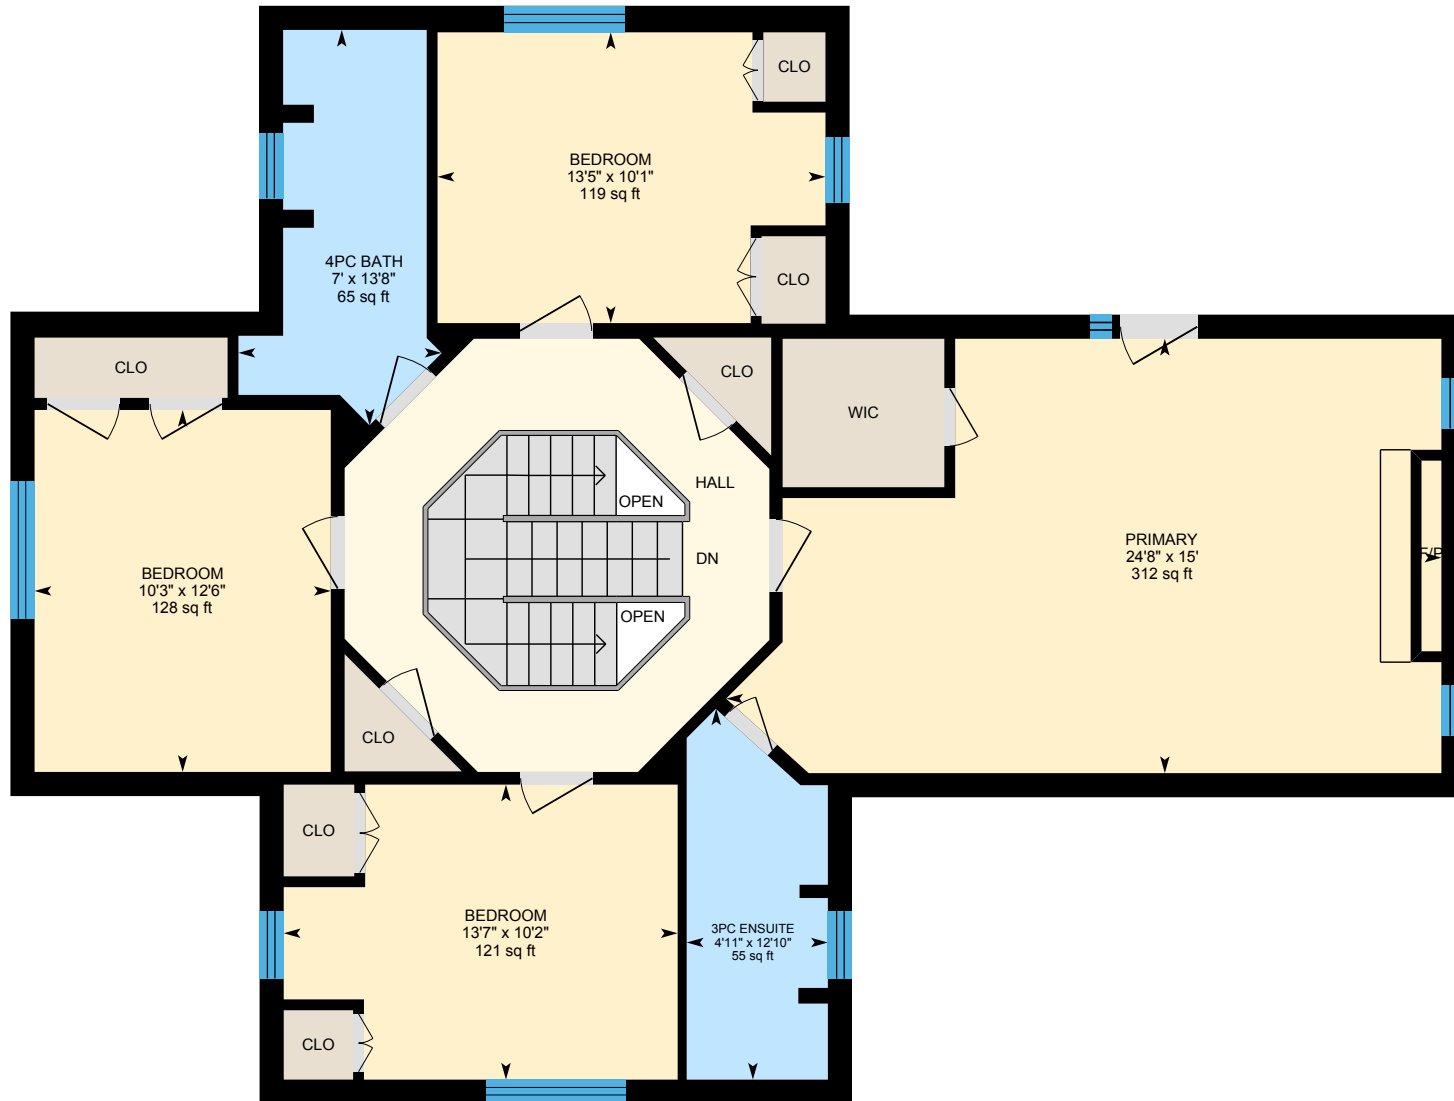

118 Heritage Dr, Blue Mountains, ON

MAIN FLOOR

SECOND FLOOR

BASEMENT

PREPARED: 2024/09/11

118 Heritage Dr, Blue Mountains, ON

MAIN FLOOR

PREPARED: 2024/09/11

White regions are excluded from total floor area in iGUIDE floor plans. All room dimensions and floor areas must be considered approximate and are subject to independent verification.

118 Heritage Dr, Blue Mountains, ON

SECOND FLOOR

PREPARED: 2024/09/11

White regions are excluded from total floor area in iGUIDE floor plans. All room dimensions and floor areas must be considered approximate and are subject to independent verification.