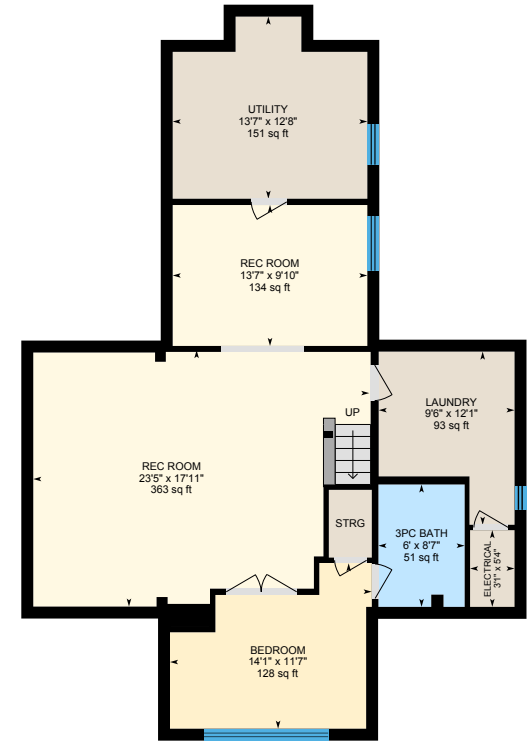

118 Heritage Dr, Blue Mountains, ON

MAIN FLOOR

SECOND FLOOR

BASEMENT

PREPARED: 2024/09/11

118 Heritage Dr, Blue Mountains, ON

MAIN FLOOR

PREPARED: 2024/09/11

White regions are excluded from total floor area in iGUIDE floor plans. All room dimensions and floor areas must be considered approximate and are subject to independent verification.

118 Heritage Dr, Blue Mountains, ON

SECOND FLOOR

PREPARED: 2024/09/11

White regions are excluded from total floor area in iGUIDE floor plans. All room dimensions and floor areas must be considered approximate and are subject to independent verification.