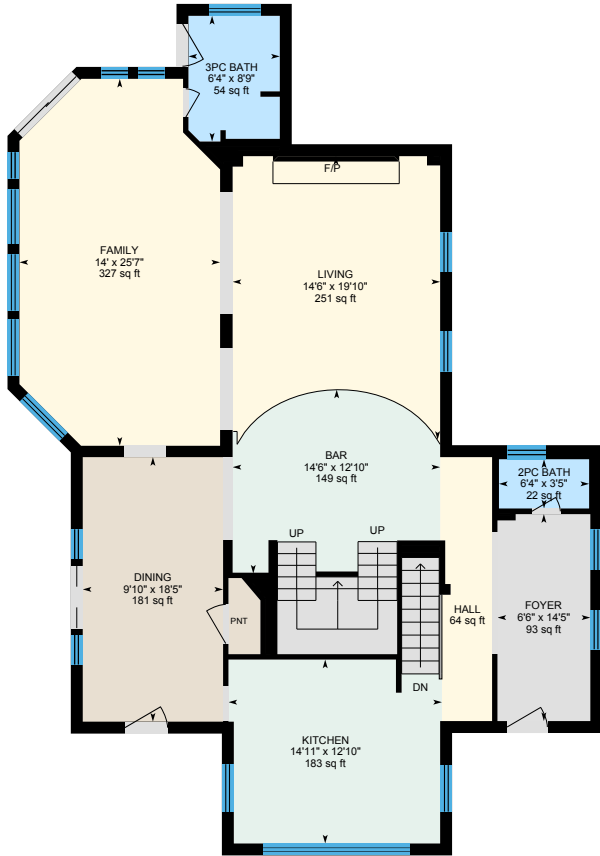

118 Heritage Dr, Blue Mountains, ON

MAIN FLOOR

SECOND FLOOR

BASEMENT

PREPARED: 2024/09/11

118 Heritage Dr, Blue Mountains, ON

MAIN FLOOR

PREPARED: 2024/09/11

White regions are excluded from total floor area in iGUIDE floor plans. All room dimensions and floor areas must be considered approximate and are subject to independent verification.

118 Heritage Dr, Blue Mountains, ON

SECOND FLOOR

PREPARED: 2024/09/11

White regions are excluded from total floor area in iGUIDE floor plans. All room dimensions and floor areas must be considered approximate and are subject to independent verification.