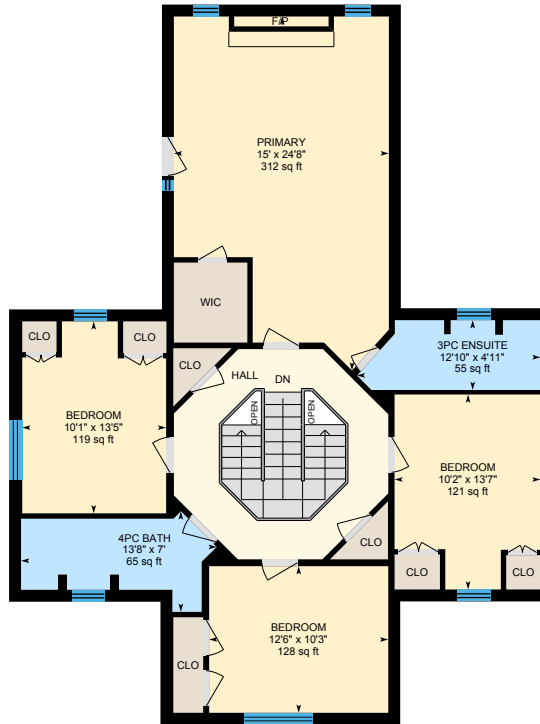

118 Heritage Dr, Blue Mountains, ON

MAIN FLOOR

SECOND FLOOR

BASEMENT

PREPARED: 2024/09/11

118 Heritage Dr, Blue Mountains, ON

MAIN FLOOR

PREPARED: 2024/09/11

White regions are excluded from total floor area in iGUIDE floor plans. All room dimensions and floor areas must be considered approximate and are subject to independent verification.

118 Heritage Dr, Blue Mountains, ON

SECOND FLOOR

PREPARED: 2024/09/11

White regions are excluded from total floor area in iGUIDE floor plans. All room dimensions and floor areas must be considered approximate and are subject to independent verification.