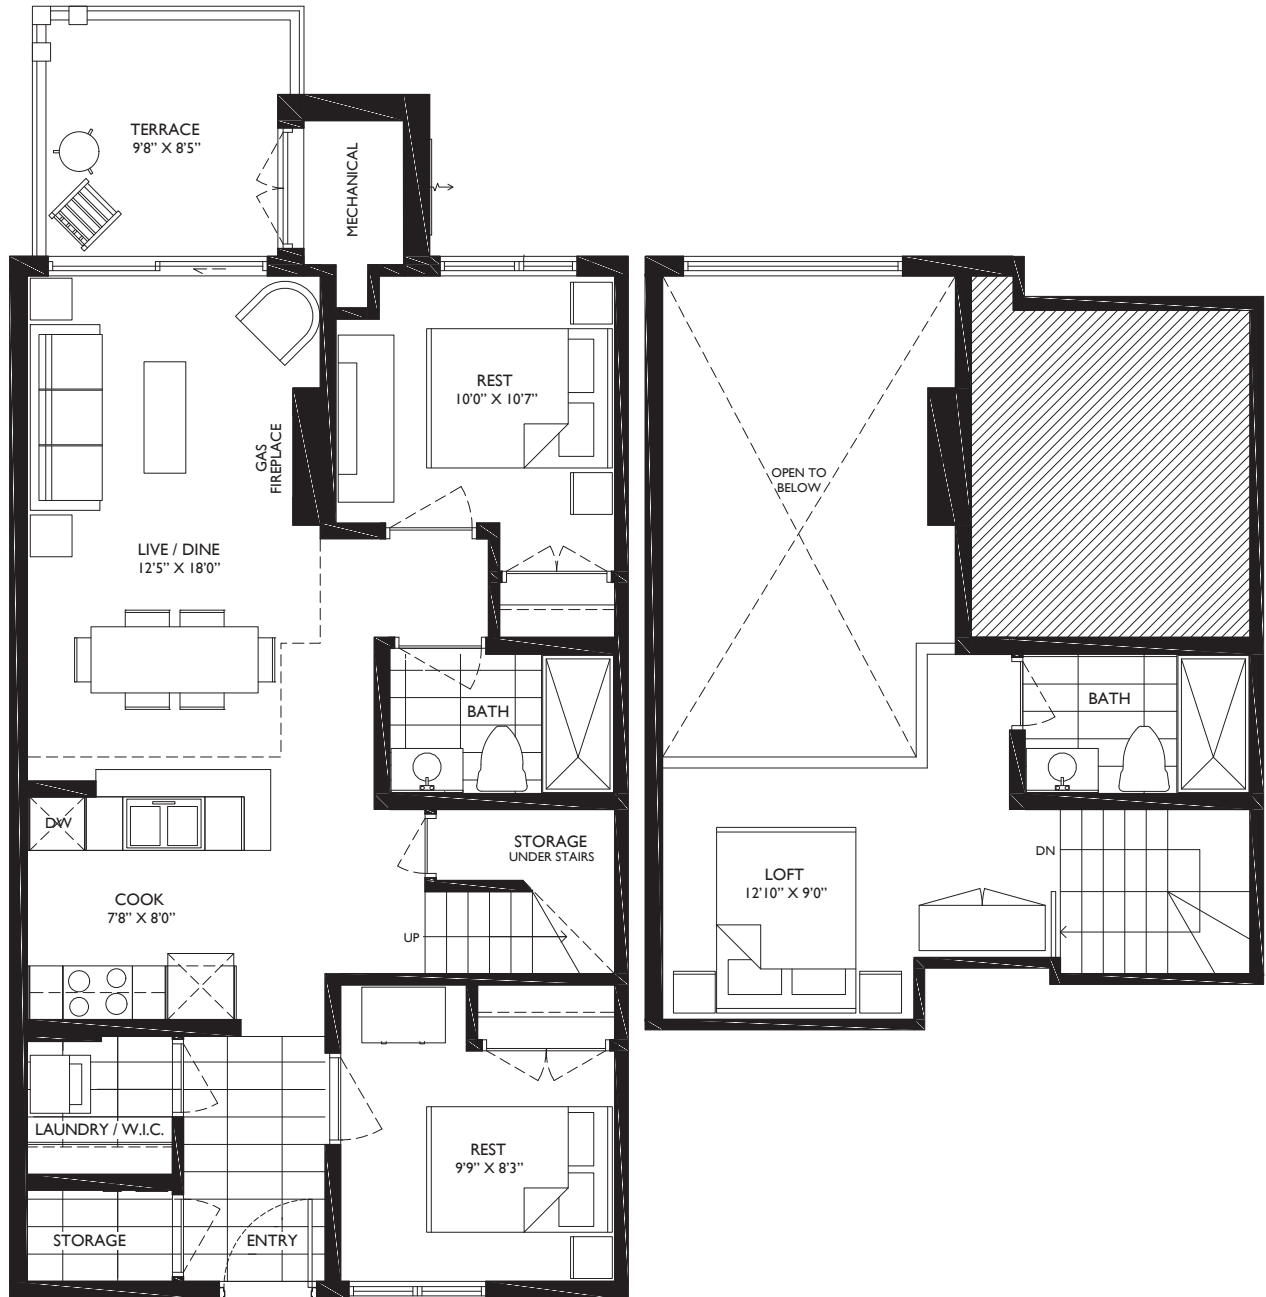

**1098**  
SQ.FT.  
UNIT H

2 bedroom + loft, 2 bath  
+81 sq.ft. terrace

**BLOCK H – 303, 304, 305, 306**  
**BLOCK I – 203, 204, 205**

Actual usable floor space may vary from stated floor area.  
Floorplan and specifications subject to change without notice. E.&O.E.

1112  
SQ.FT.  
UNIT H

2 bedroom + loft, 2 bath  
+81 sq.ft. terrace

BLOCK E - 402, 403, 404, 405  
BLOCK F - 403, 404, 405, 406

Actual usable floor space may vary from stated floor area.  
Floorplan and specifications subject to change without notice. E.&O.E.