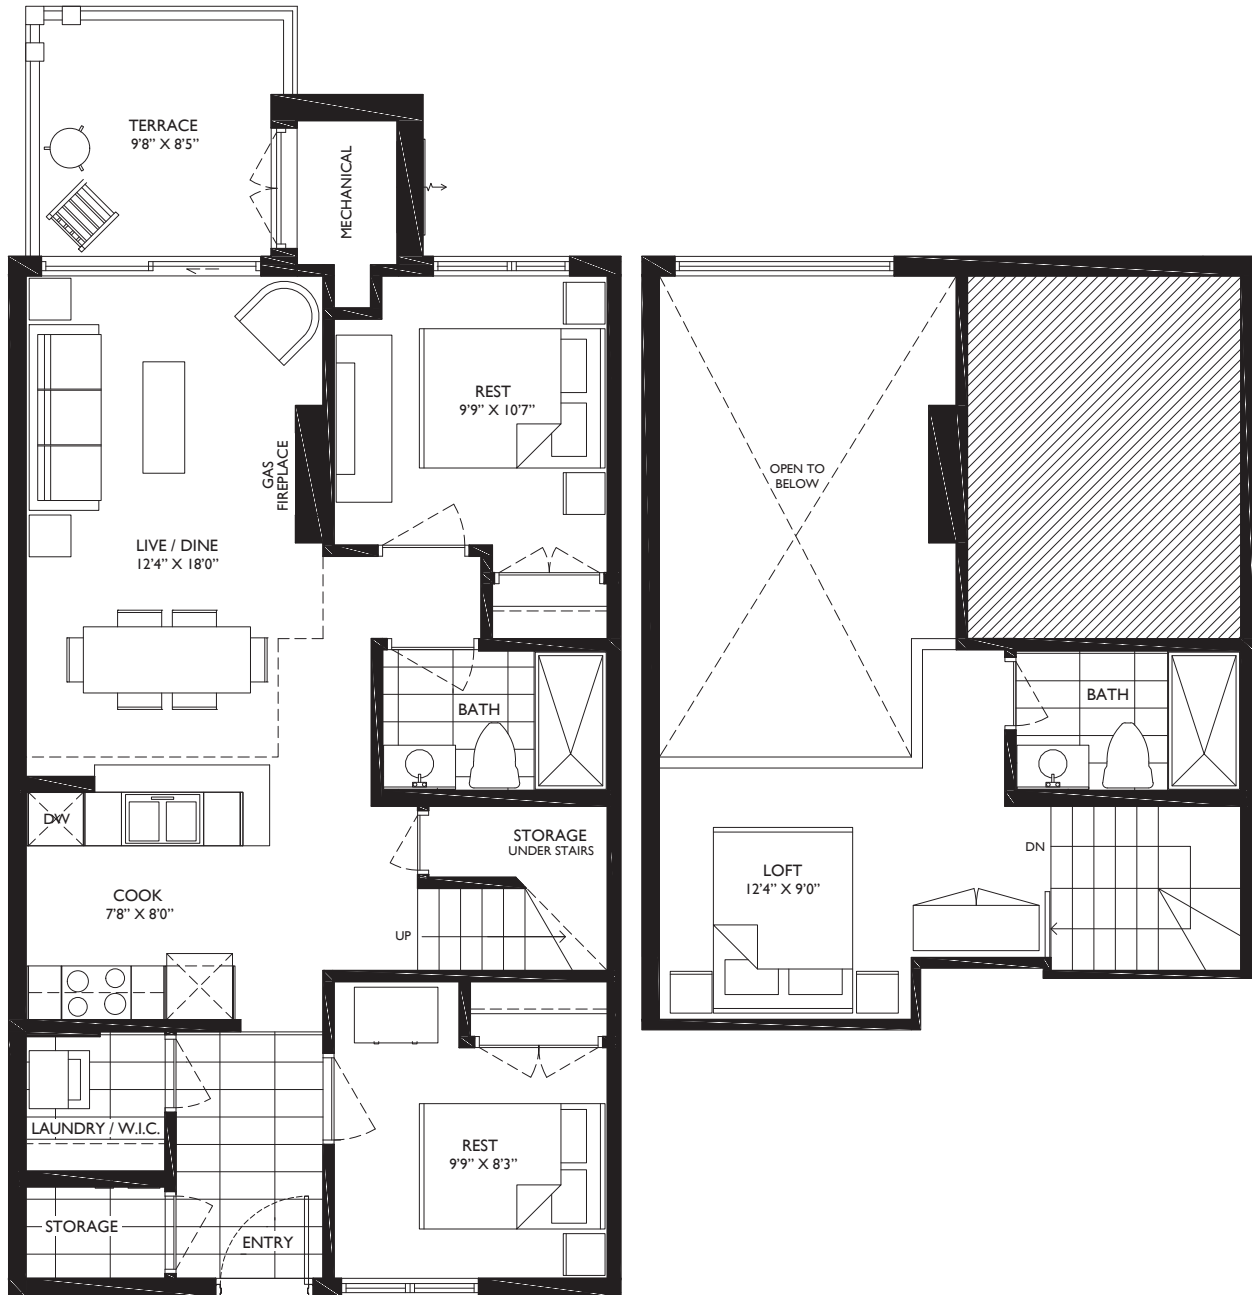

**1098**  
SQ.FT.  
UNIT H

2 bedroom + loft, 2 bath  
+81 sq.ft. terrace

**BLOCK H – 303, 304, 305, 306**  
**BLOCK I – 203, 204, 205**

Actual usable floor space may vary from stated floor area.  
Floorplan and specifications subject to change without notice. E.&O.E.

1112  
SQ.FT.  
UNIT H

2 bedroom + loft, 2 bath  
+81 sq.ft. terrace

BLOCK E - 402, 403, 404, 405  
BLOCK F - 403, 404, 405, 406

Actual usable floor space may vary from stated floor area.  
Floorplan and specifications subject to change without notice. E.&O.E.