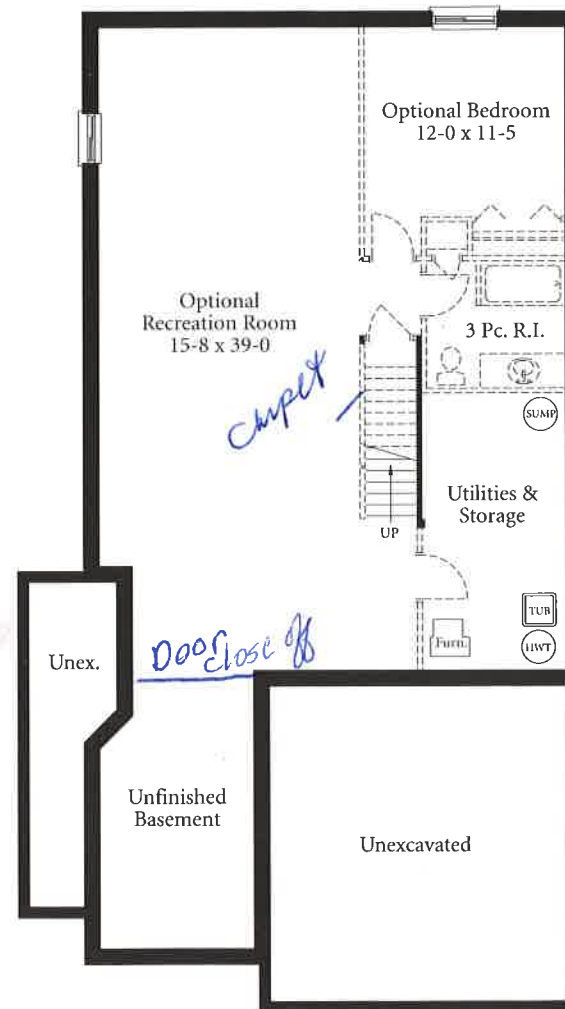

THE BEECHWOOD

1,915 SQ. FT.

SHOWER UPSTAIRS
\$ 2,500.

Basement Floor Plan

Main Floor Plan

Loft