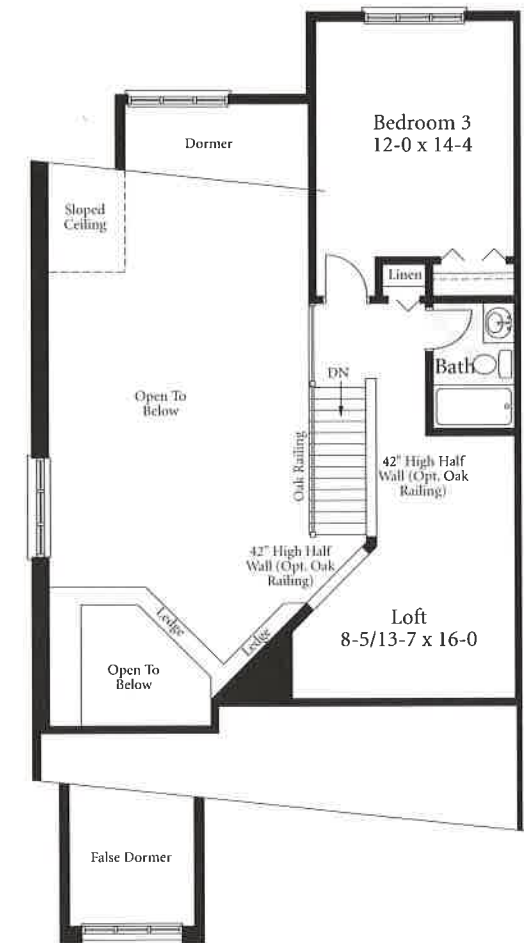

THE BEECHWOOD

1,915 SQ. FT.

SHOWER UPSTAIRS
\$ 2,500.

Basement Floor Plan

Main Floor Plan

Loft