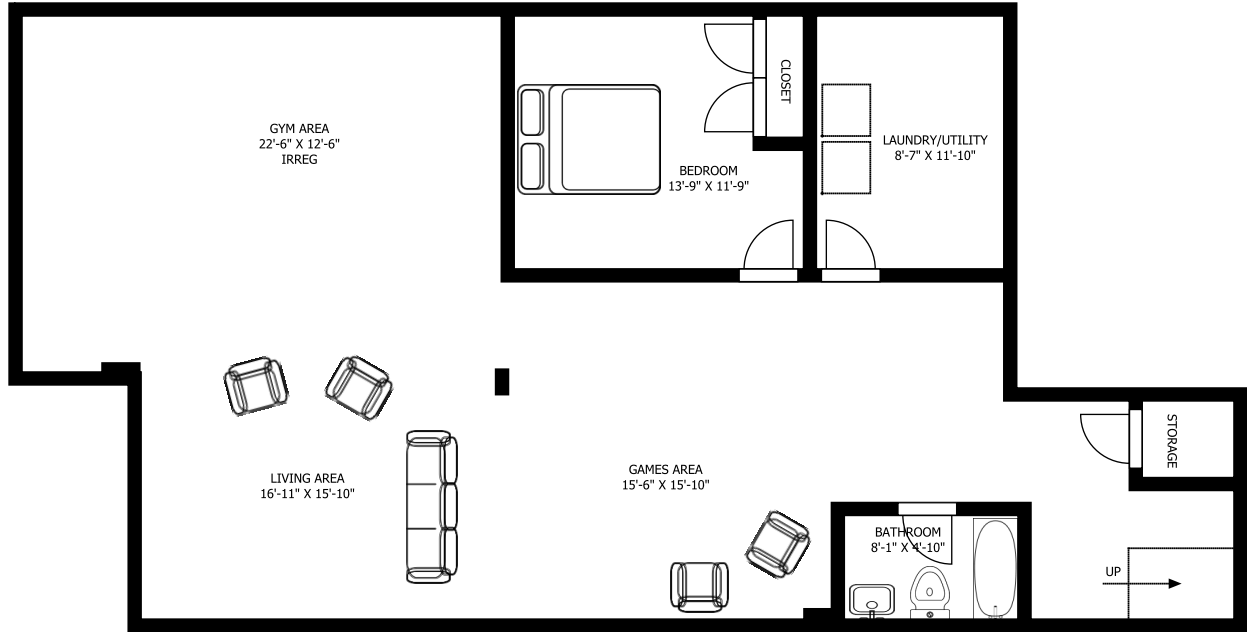

208 BRETON ST.		MAIN LEVEL	
STAYNER ON			
THIS FLOOR APPROX		1620 SQ FT	
TOTAL APPROX		3070 SQ FT	
<p>This floor plan has been measured and is believed to be accurate but cannot be guaranteed. All information should be independently verified. For illustration purposes only. Not to scale. May include areas of low clearance, unfinished and/or unheated space.</p>			

208 BRETON ST.		LOWER LEVEL
STAYNER ON		
THIS FLOOR APPROX	1450 SQ FT.	
TOTAL APPROX	3070 SQ FT	
<p>This floor plan has been measured and is believed to be accurate but cannot be guaranteed. All information should be independently verified. For illustration purposes only. Not to scale. May include areas of low clearance, unfinished and/or unheated space.</p>		