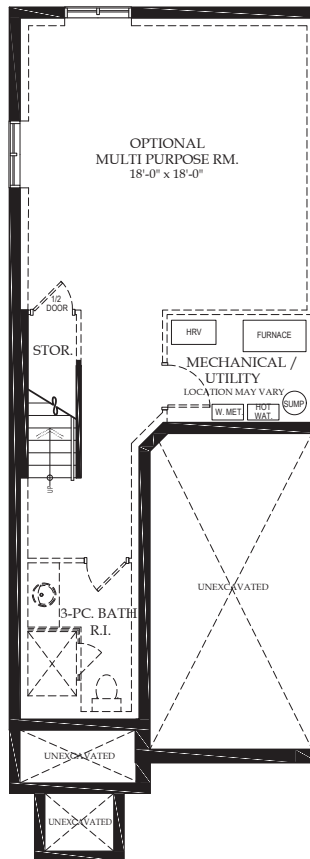

3 BEDROOM UPPER LEVEL
884 SQ.FT.

LOWER LEVEL
OPTIONAL FINISHED AREA OF 463 SQ.FT.
OPTIONAL FINISHED VESTIBULE AREA OF 75 SQ.FT.